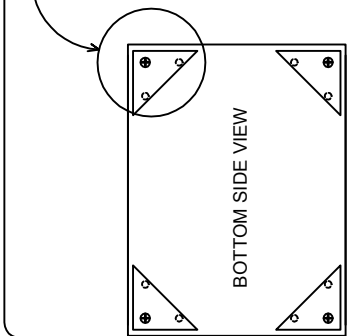

2. Fit the handles