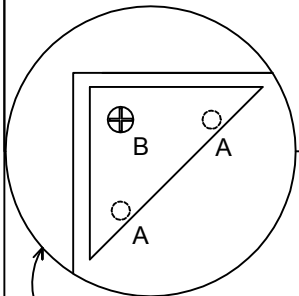

IMPORTANT
ASSEMBLING THIS
UNIT NEEDS
MINIMUM 2 PEOPLE

NO
DON'T USE THE DRILL

1. Turn the chest on his back and fix the feet. Remove the drawers in order to facilitate the operation

2. Fit the handles

SARAH

Fitting check list

A		Wooden dowels (8 pcs)
B		Screw for feet (4 pcs)
C		Screw for handles TBL 4MA (10 pcs)

STATUS **IT01**
Italian status symbol

100% made in Italy

1 2 8 4 . 0 6 5 . M

Like
Status Srl

Tipologia	SARAH Bedroom
Codice	SABGRCM02
Project	Chest 5/ drawers
Status - Albina di Gaiarine (Italy) - www.statusitaly.it	
TEL +39 0434 75195 FAX +39 0434759553	

IMPORTANT
ASSEMBLING THIS
UNIT NEEDS
MINIMUM 2 PEOPLE

NO
DON'T USE THE DRILL

1. Turn the chest on his back and fix the feet. Remove the drawers in order to facilitate the operation

2. Fit the handles

SARAH

Fitting check list

A		Wooden dowels (8 pcs)
B		Screw for feet (4 pcs)
C		Screw for handles TBL 4MA (10 pcs)

STATUS **IT01**
Italian status symbol

100% made in Italy

1 2 8 4 . 0 6 5 . M

Like
Status Srl

Tipologia	SARAH Bedroom
Codice	SABGRCM02
Project	Chest 5/ drawers
Status - Albina di Gaiarine (Italy) - www.statusitaly.it	
TEL +39 0434 75195 FAX +39 0434759553