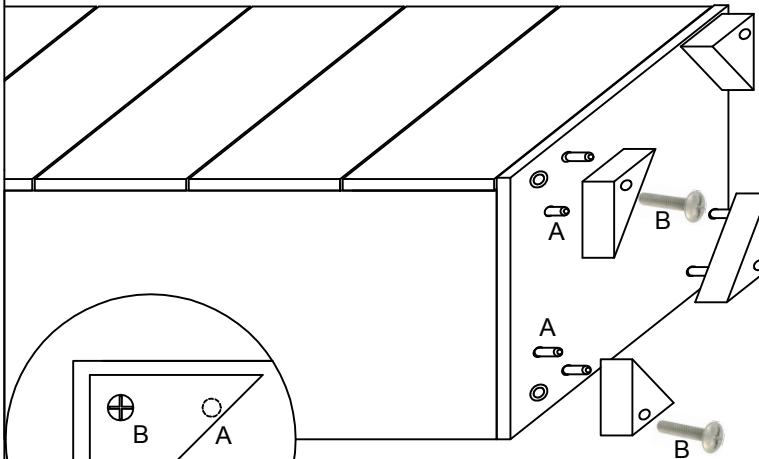

1. Turn the chest on his back and fix the feet. Remove the drawers in order to facilitate the operation