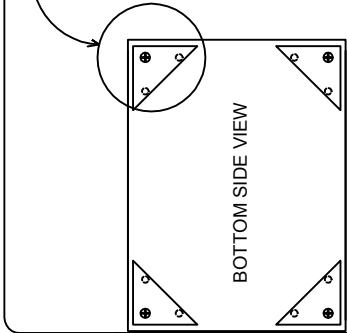

IMPORTANT  
ASSEMBLING THIS  
UNIT NEEDS  
MINIMUM 2 PEOPLE

**NO**  
DON'T USE THE DRILL

1. Turn the chest on his back and fix the feet. Remove the drawers in order to facilitate the operation

2. Fit the handles

# SARAH

**Fitting check list**

A		Wooden dowels (8 pcs)
B		Screw for feet (4 pcs)
C		Screw for handles TBL 4MA (10 pcs)

**STATUS** **IT01**  
Italian status symbol

100% made in Italy

1 2 8 4 . 0 6 5 . M

Like  
Status Srl