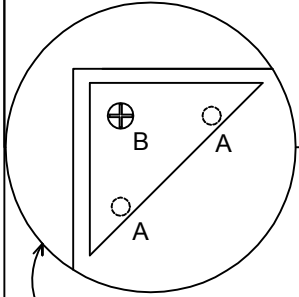

IMPORTANT  
ASSEMBLING THIS  
UNIT NEEDS  
MINIMUM 2 PEOPLE

**NO**  
DON'T USE THE DRILL

1. Turn the chest on his back and fix the feet. Remove the drawers in order to facilitate the operation

2. Fit the handles

# SARAH

**Fitting check list**

A		Wooden dowels (8 pcs)
B		Screw for feet (4 pcs)
C		Screw for handles TBL 4MA (10 pcs)

**STATUS** **IT01**  
Italian status symbol

100% made in Italy

1 2 8 4 . 0 6 5 . M

Like  
Status Srl