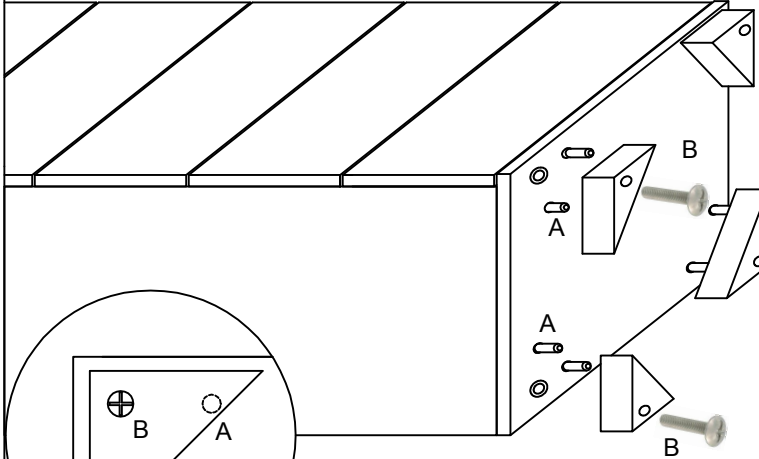

IMPORTANT  
ASSEMBLING THIS  
UNIT NEEDS  
MINIMUM 2 PEOPLE

**NO**  
DON'T USE THE DRILL

1. Turn the chest on his back and fix the feet. Remove the drawers in order to facilitate the operation

2. Fit the handles

# SARAH

**Fitting check list**

A		Wooden dowels (8 pcs)
B		Screw for feet (4 pcs)
C		Screw for handles TBL 4MA (10 pcs)

**STATUS** **IT01**  
Italian status symbol

100% made in Italy

1 2 8 4 . 0 6 5 . M

Like  
Status Srl