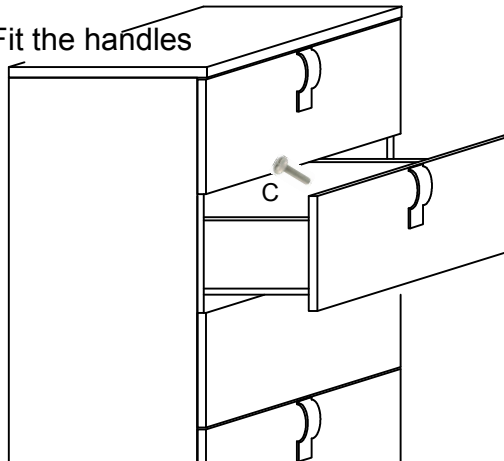

# SARAH

**Fitting check list**

A		Wooden dowels (8 pcs)
B		Screw for feet (4 pcs)
C		Screw for handles TBL 4MA (10 pcs)

**STATUS** **IT01**  
Italian status symbol

100% made in Italy

1 2 8 4 . 0 6 5 . M

Like  
Status Srl

Tipologia	SARAH Bedroom
Codice	SABGRCM02
Project	Chest 5/ drawers
Status - Albina di Gaiarine (Italy) - www.statusitaly.it	
TEL +39 0434 75195 FAX +39 0434759553	

IMPORTANT  
ASSEMBLING THIS  
UNIT NEEDS  
MINIMUM 2 PEOPLE