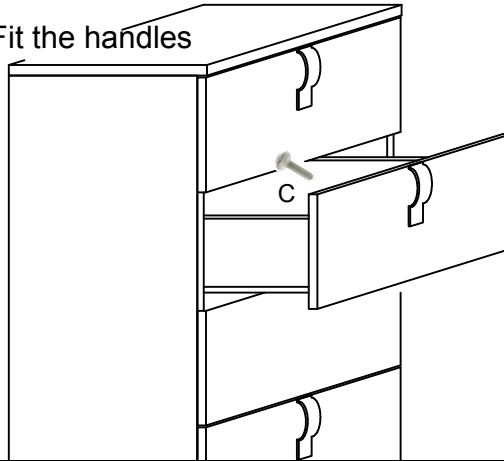

IMPORTANT  
ASSEMBLING THIS  
UNIT NEEDS  
MINIMUM 2 PEOPLE

**NO**  
DON'T USE THE DRILL

1. Turn the chest on his back and fix the feet. Remove the drawers in order to facilitate the operation

2. Fit the handles

# SARAH

**Fitting check list**

A		Wooden dowels (8 pcs)
B		Screw for feet (4 pcs)
C		Screw for handles TBL 4MA (10 pcs)

**STATUS** **IT01**  
Italian status symbol

100% made in Italy

1 2 8 4 . 0 6 5 . M

Like  
Status Srl