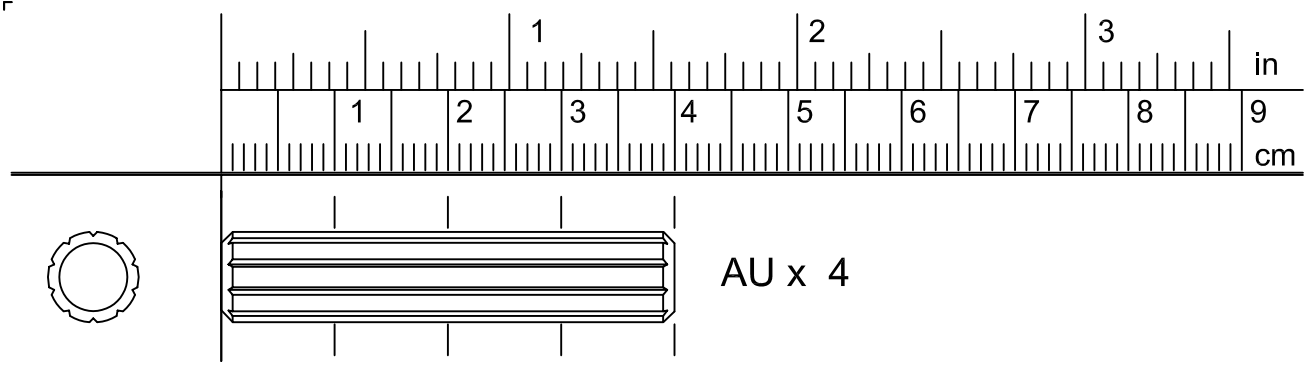

contact@parisot.com

www.parisot.com

N0585/04

5.2cm
2 1/16"
40cm
15 3/4"
80cm
31 1/2"

0698ALLO

| | | mm | | | inch | | |
|---|-----|-----|-----|----|--------|---------|--------|
| ① | x 2 | 800 | 400 | 25 | 31 1/2 | 15 3/4 | 1" |
| ② | x 4 | 340 | 34 | 30 | 13 3/8 | 1 5/16" | 1 3/16 |
| | | | | | | | |
| | | | | | | | |